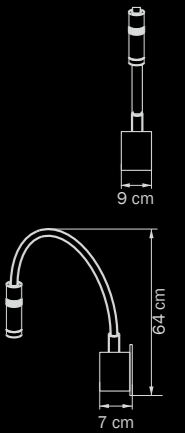

1 x LED 3W
1 kg

808616
CHROME
white
бpa