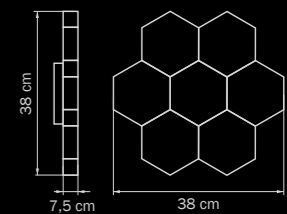

750673

SATIN GOLD

white

бра

LED 4200K 35W

2,5 kg