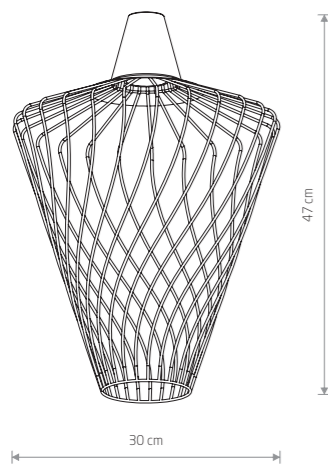

CAMELEON CANOPY A
8563

CAMELEON WAVE S
8604

CAMELEON WAVE L
8602

CAMELEON WAVE S

■ painted steel

■ 8605

■ brass-plated steel

■ 8604

works with / zastosuj z / применять с

💡 1× CAMELEON CABLE GU10

💡 1× CAMELEON CABLE E27

CAMELEON WAVE S
8604

CAMELEON WAVE L
8602

CAMELEON WAVE L

■ painted steel

■ 8602

■ brass-plated steel

■ 8600

works with / zastosuj z / применять с

💡 1× CAMELEON CABLE GU10

💡 1× CAMELEON CABLE E27

CAMELEON LUKSOR L

■ painted steel

■ 8593