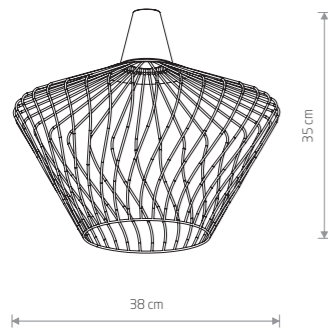

CAMELEON CANOPY A
8563

CAMELEON WAVE S
8604

CAMELEON WAVE L
8602

CAMELEON WAVE S

■ painted steel

■ 8605

■ brass-plated steel

■ 8604

works with / zastosuj z / применять с

💡 1× CAMELEON CABLE GU10

💡 1× CAMELEON CABLE E27

CAMELEON WAVE S
8604

CAMELEON WAVE L
8602

CAMELEON WAVE L

■ painted steel

■ 8602