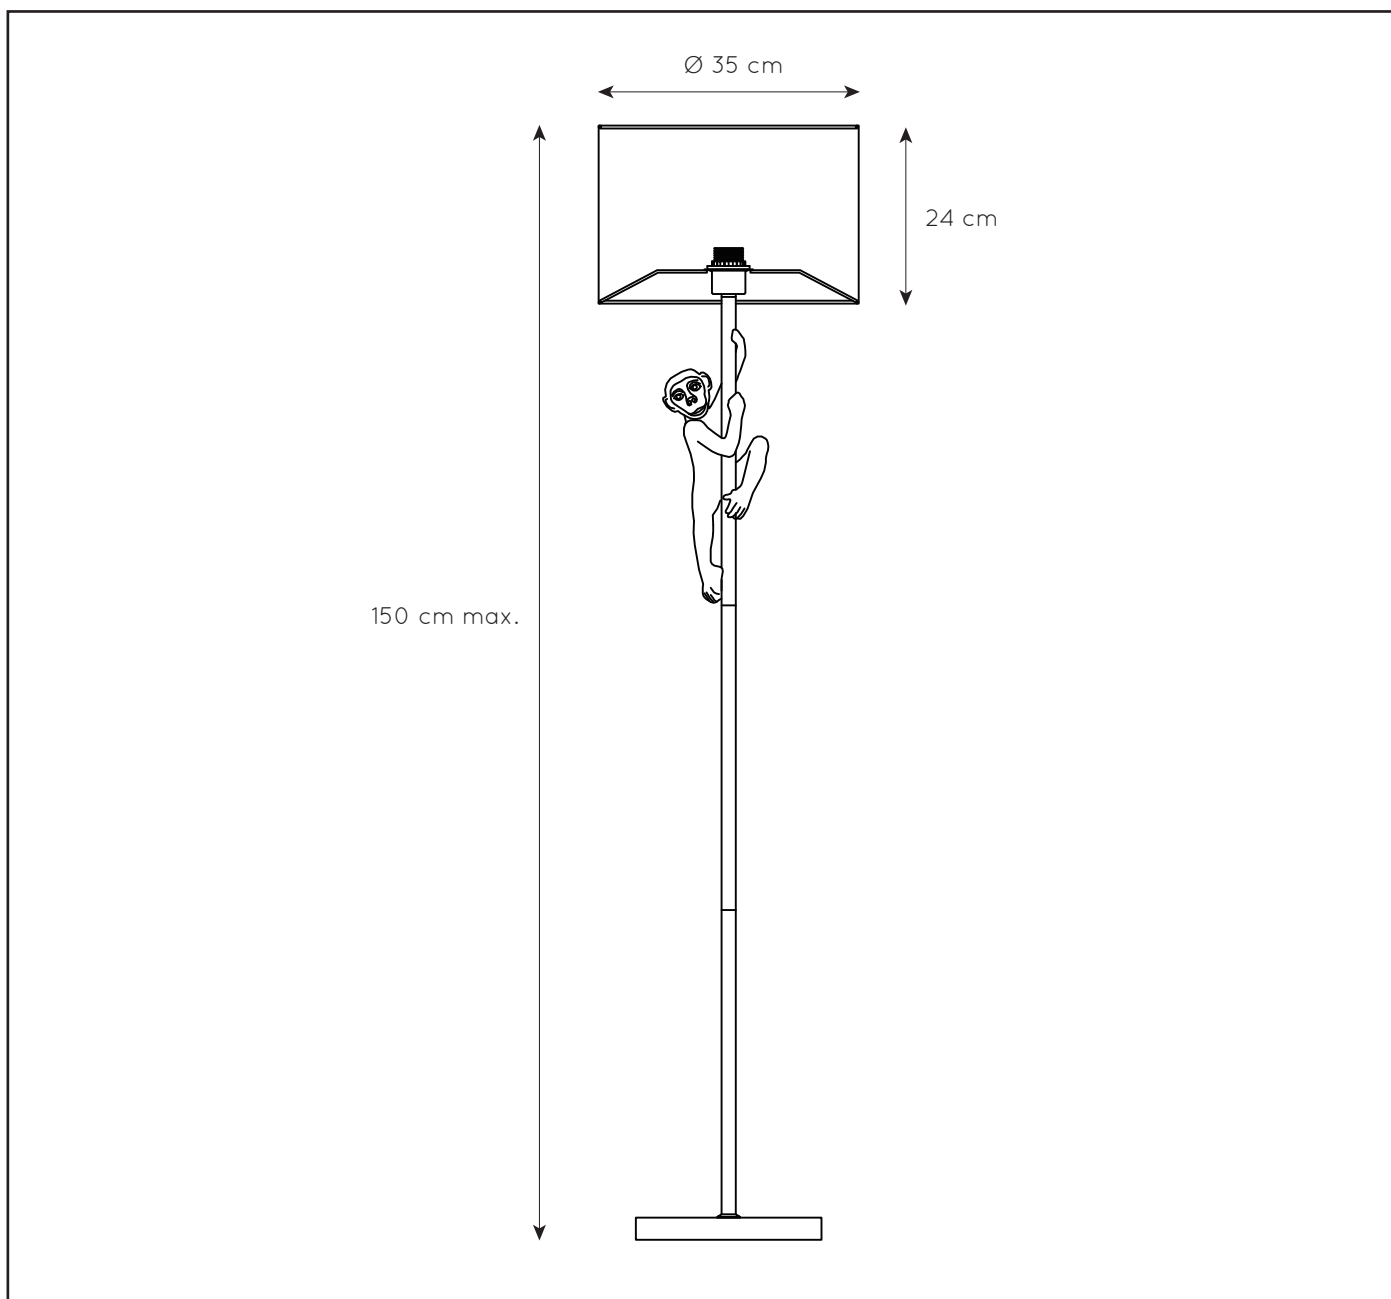

LUCIDE

TECHNICAL DRAWING & DIMENSIONS

CHIMP

Item number : 10702/81/30

EAN code : 5411212105332

For more specifications, dimensions please visit
www.lucide.com