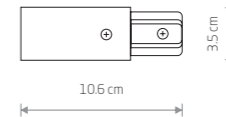

10 PROFILE POWER END CAP

plastic PC, steel, copper

9462 9463